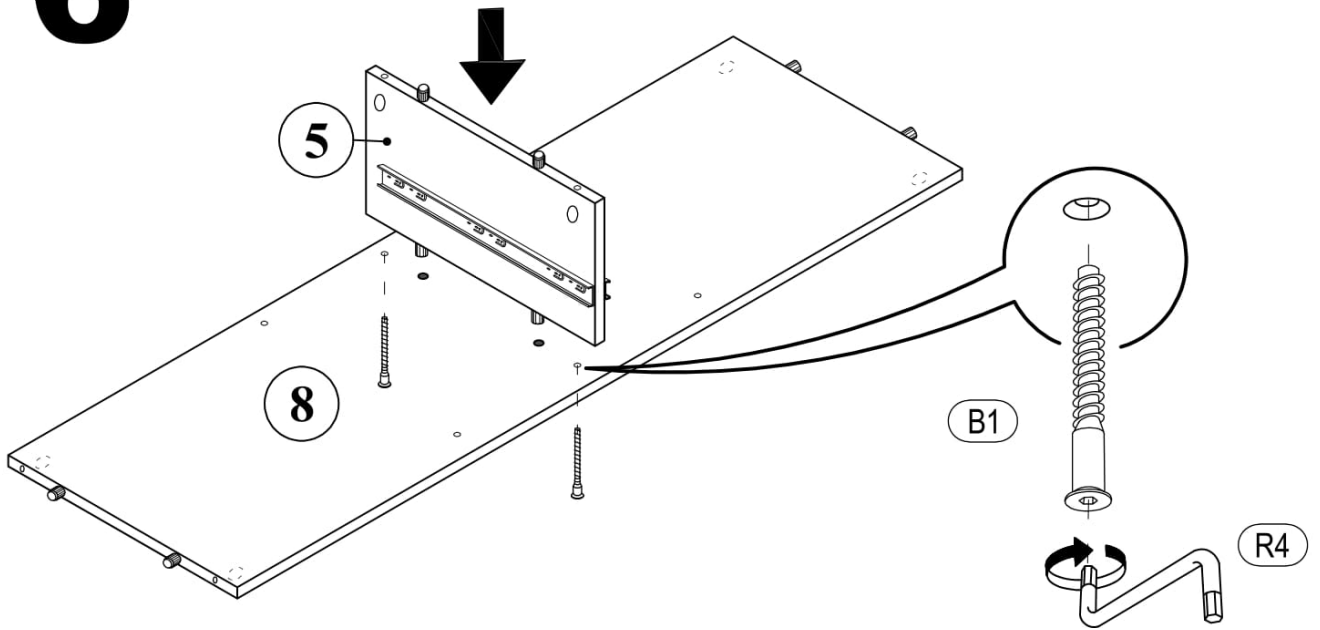

VALERIO
CHEST OF DRAWERS 3D 2Dr

6

(B1) 6,3*50mm x2	(R4) N°4 x1