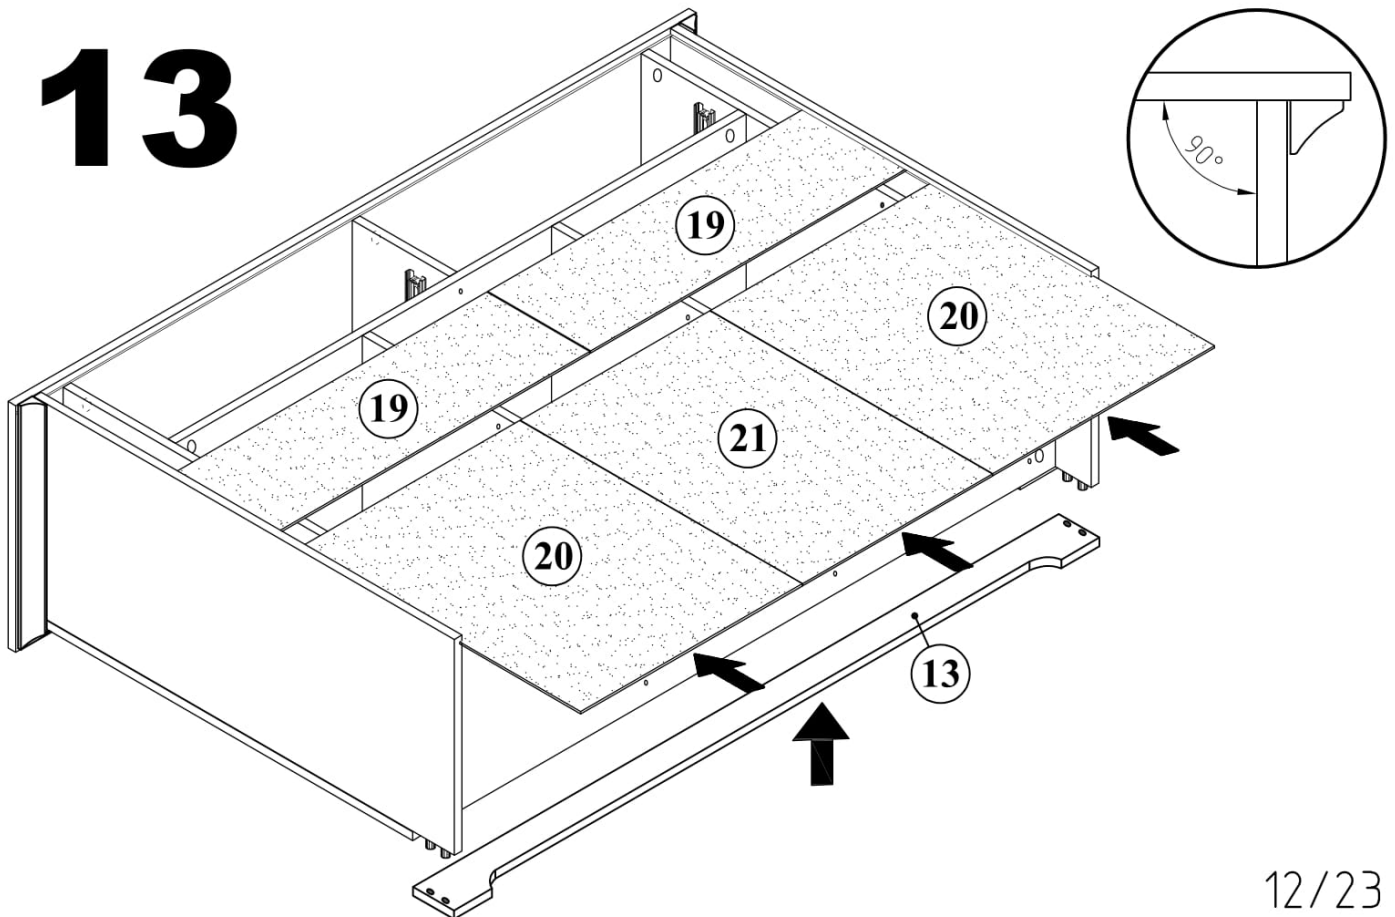

VALERIO
CHEST OF DRAWERS 3D 2Di

12

13