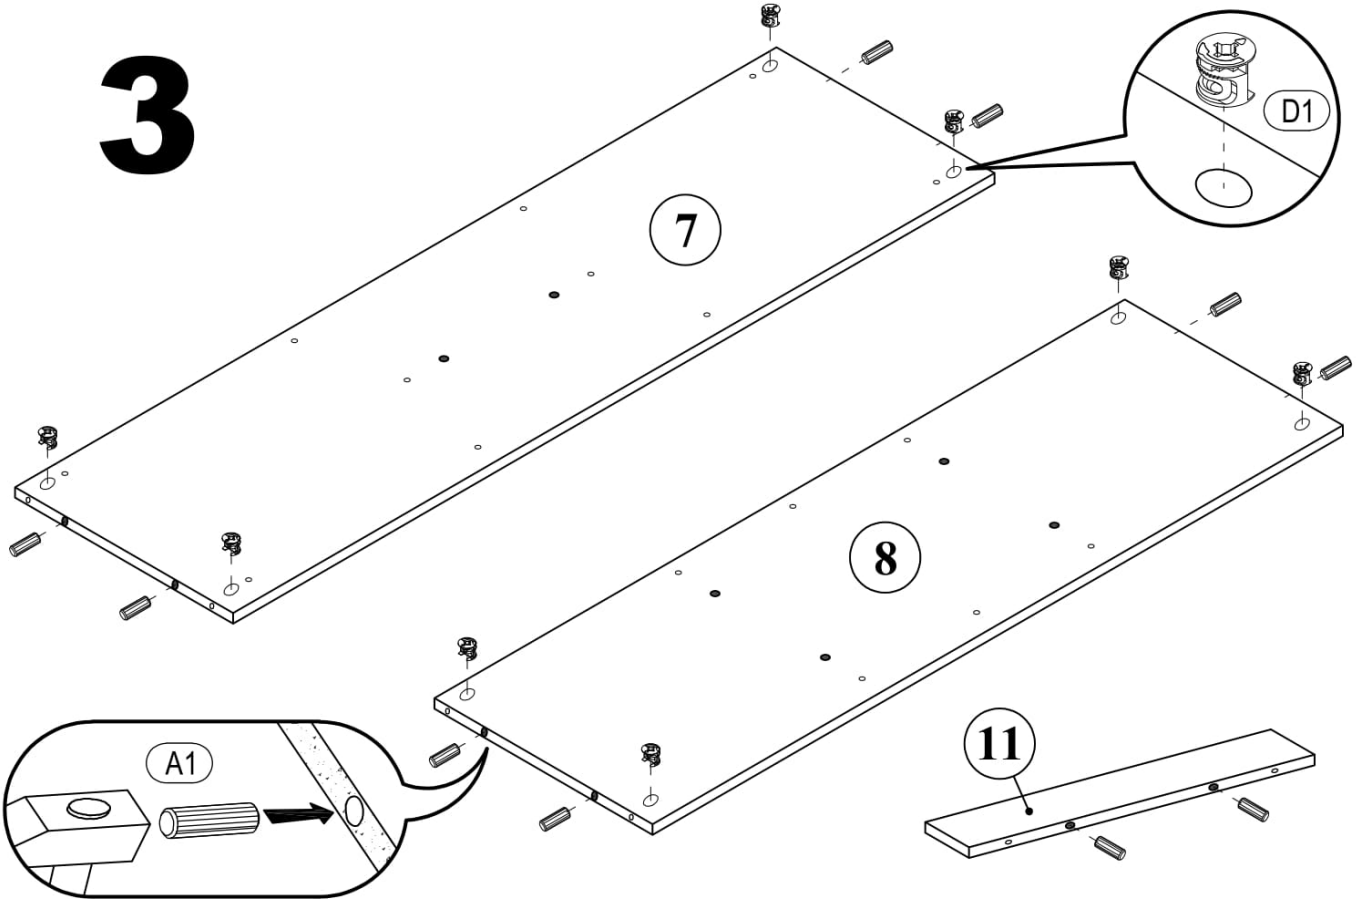

 A1 8*30mm x12	 C1 5*30mm x4	 D1 16mm x6
 E5 3,5*16 x8	 F3 6,3*13mm x8	 L3 x4
		 M2 L-350mm x2

2

VALERIO

CHEST OF DRAWERS 3D 2Dr

	
(A1) 8*30mm x10	(D1) 16mm x8

3

	
(B1) 6,3*50mm x2	(R4) N°4 x1

4