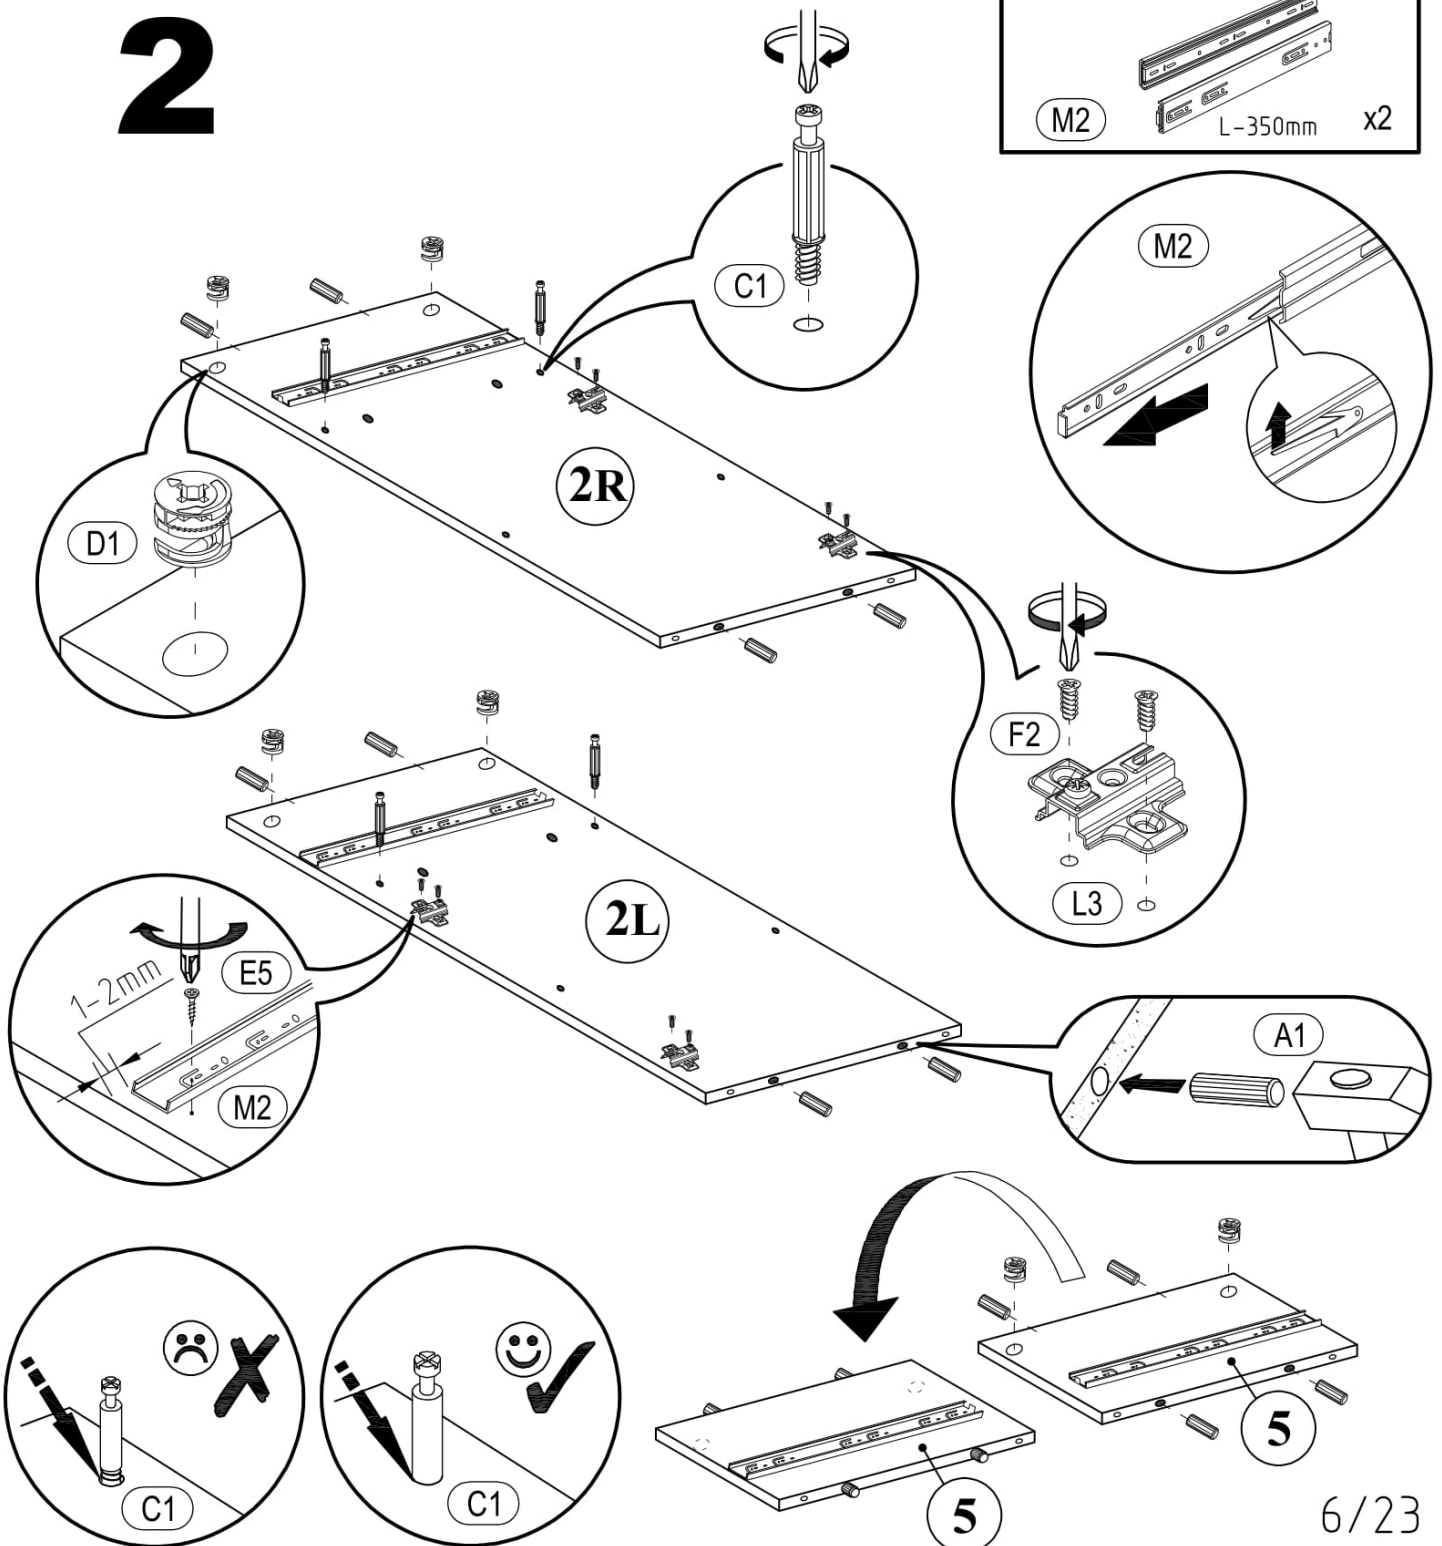

VALERIO

CHEST OF DRAWERS 3D 2Dr

VALERIO

CHEST OF DRAWERS 3D 2Dr

 <p>A1 8*30mm x20</p>	 <p>C1 5*30mm x4</p>	 <p>F3 6,3*13mm x4</p>
 <p>L2 x2</p>		

1

VALERIO

CHEST OF DRAWERS 3D 2Dr

 A1 8*30mm x12	 C1 5*30mm x4	 D1 16mm x6
 E5 3,5*16 x8	 F3 6,3*13mm x8	 L3 x4
		 M2 L-350mm x2

2

VALERIO

CHEST OF DRAWERS 3D 2Dr

	
(A1) 8*30mm x10	(D1) 16mm x8

3

	
(B1) 6,3*50mm x2	(R4) N°4 x1

4

 (E5) 3,5*16mm x8	 (H2) x8	 (M2) L-350mm x2
--	---	---

16

16.6
x2

16.7
x2

VALERIO
CHEST OF DRAWERS 3D 2Dr

 E5 3,5*16 x12	 L2 x2	 L3 x4
---	---	---

17

VALERIO
CHEST OF DRAWERS 3D 2Dr