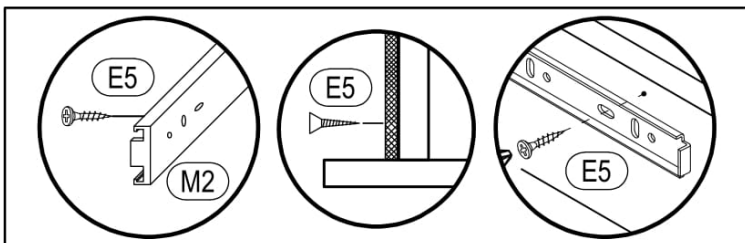

VALERIO
CHEST OF DRAWERS 3D 2Dr

  (E5) 3,5*16mm x8	 (H2) x8	 (M2) L-350mm x2

16

16.6
x2

16.7
x2