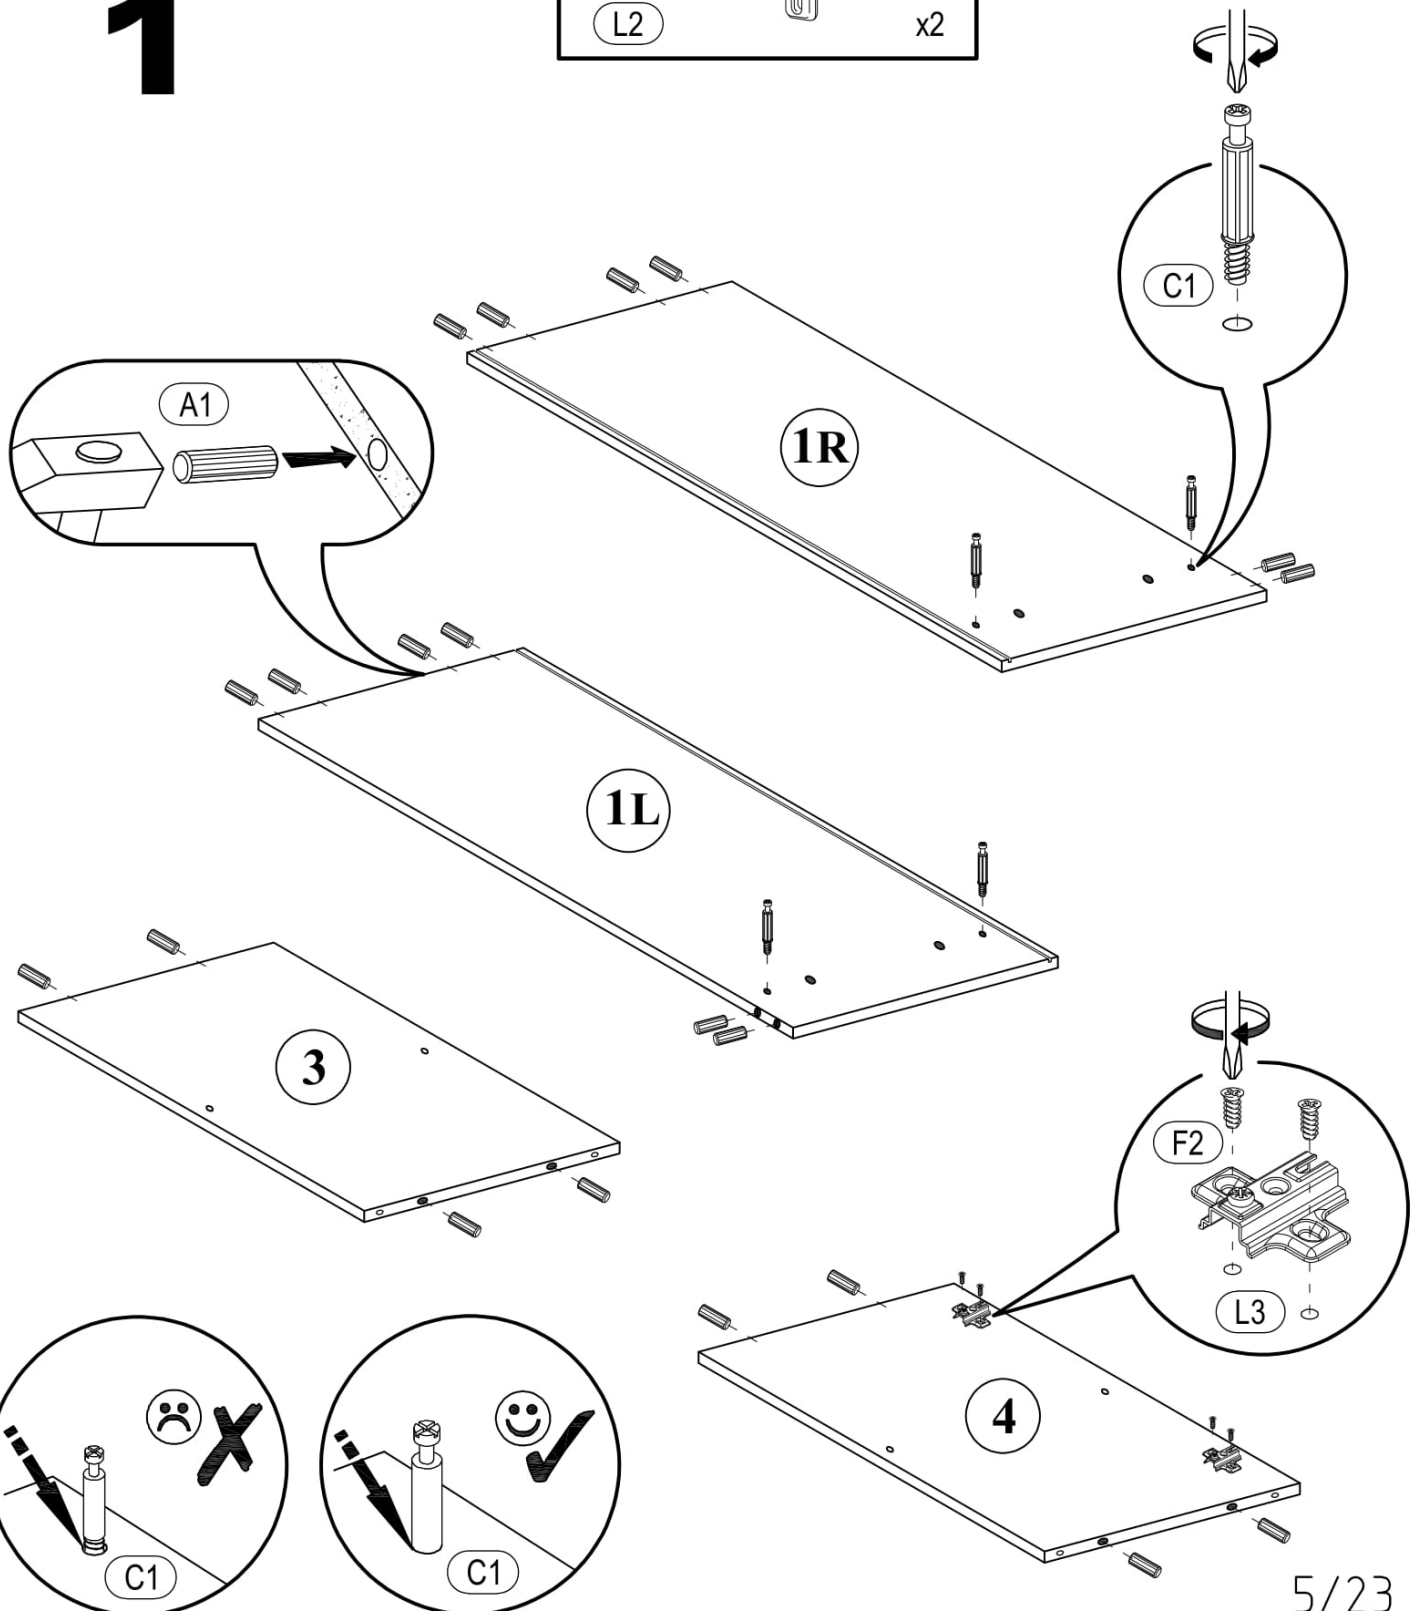

VALERIO

CHEST OF DRAWERS 3D 2Dr

VALERIO

CHEST OF DRAWERS 3D 2Dr

 <p>A1 8*30mm x20</p>	 <p>C1 5*30mm x4</p>	 <p>F3 6,3*13mm x4</p>
 <p>L2 x2</p>		

1

VALERIO

CHEST OF DRAWERS 3D 2Dr

 A1 8*30mm x12	 C1 5*30mm x4	 D1 16mm x6
 E5 3,5*16 x8	 F3 6,3*13mm x8	 L3 x4
		 M2 L-350mm x2

2

VALERIO

CHEST OF DRAWERS 3D 2Dr

	
(A1) 8*30mm x10	(D1) 16mm x8

3

	
(B1) 6,3*50mm x2	(R4) N°4 x1

4