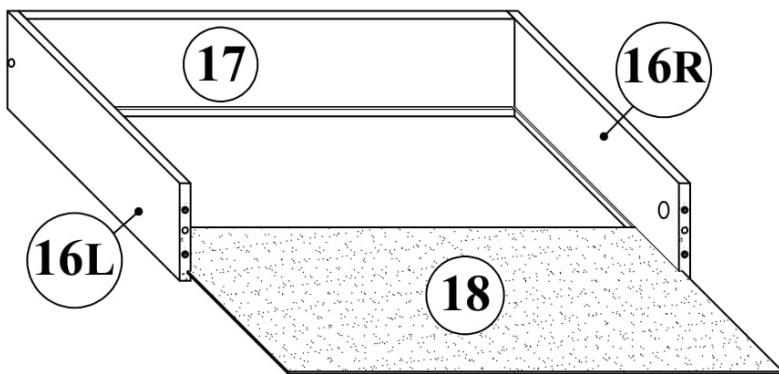

16.2 x2

VALERIO
CHEST OF DRAWERS 3D 2Dr

 A1 8*30mm x8	 D1 16mm x4	 G6 M 4*22 x4
		 I43 P-38 (256) x2

16

16.3
x2

16.4
x2

16.5
x2

VALERIO
CHEST OF DRAWERS 3D 2Dr

 (E5) 3,5*16mm x8	 (H2) x8	 (M2) L-350mm x2
--	---	---

16

16.6
x2

16.7
x2

VALERIO
CHEST OF DRAWERS 3D 2Dr

 E5 3,5*16 x12	 L2 x2	 L3 x4
---	---	---

17

VALERIO
CHEST OF DRAWERS 3D 2Dr