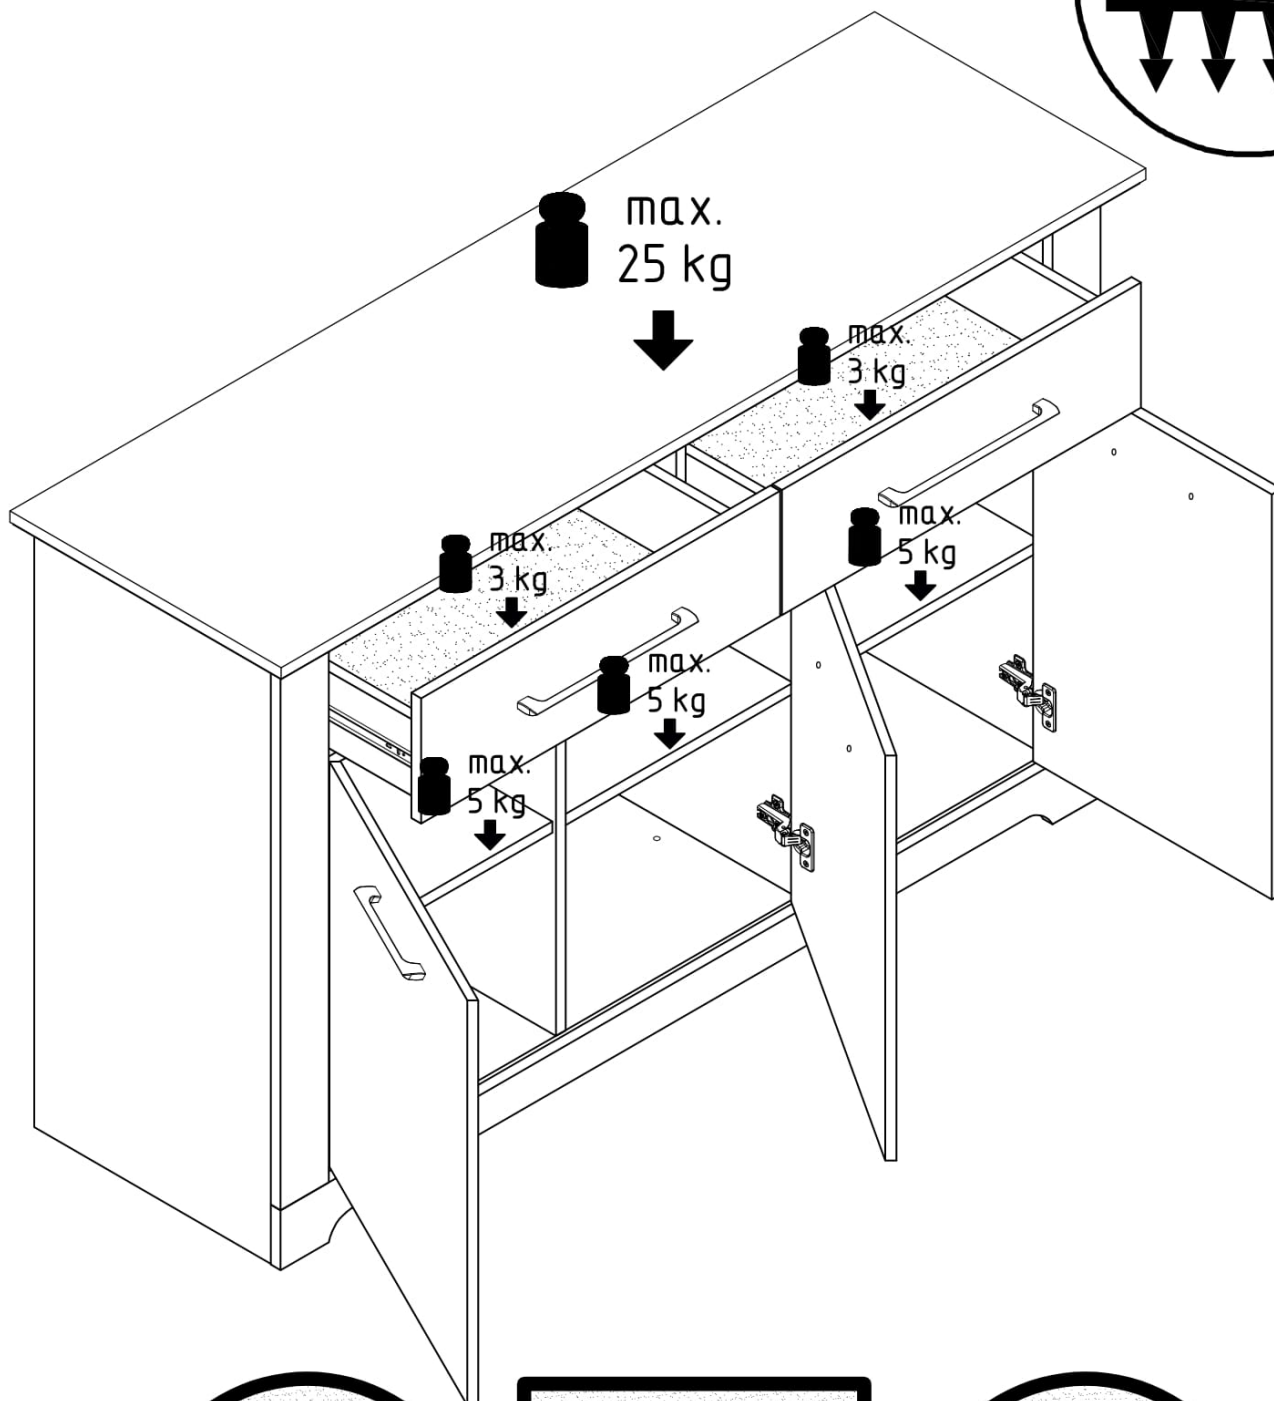

VALERIO

CHEST OF DRAWERS 3D 2Dr