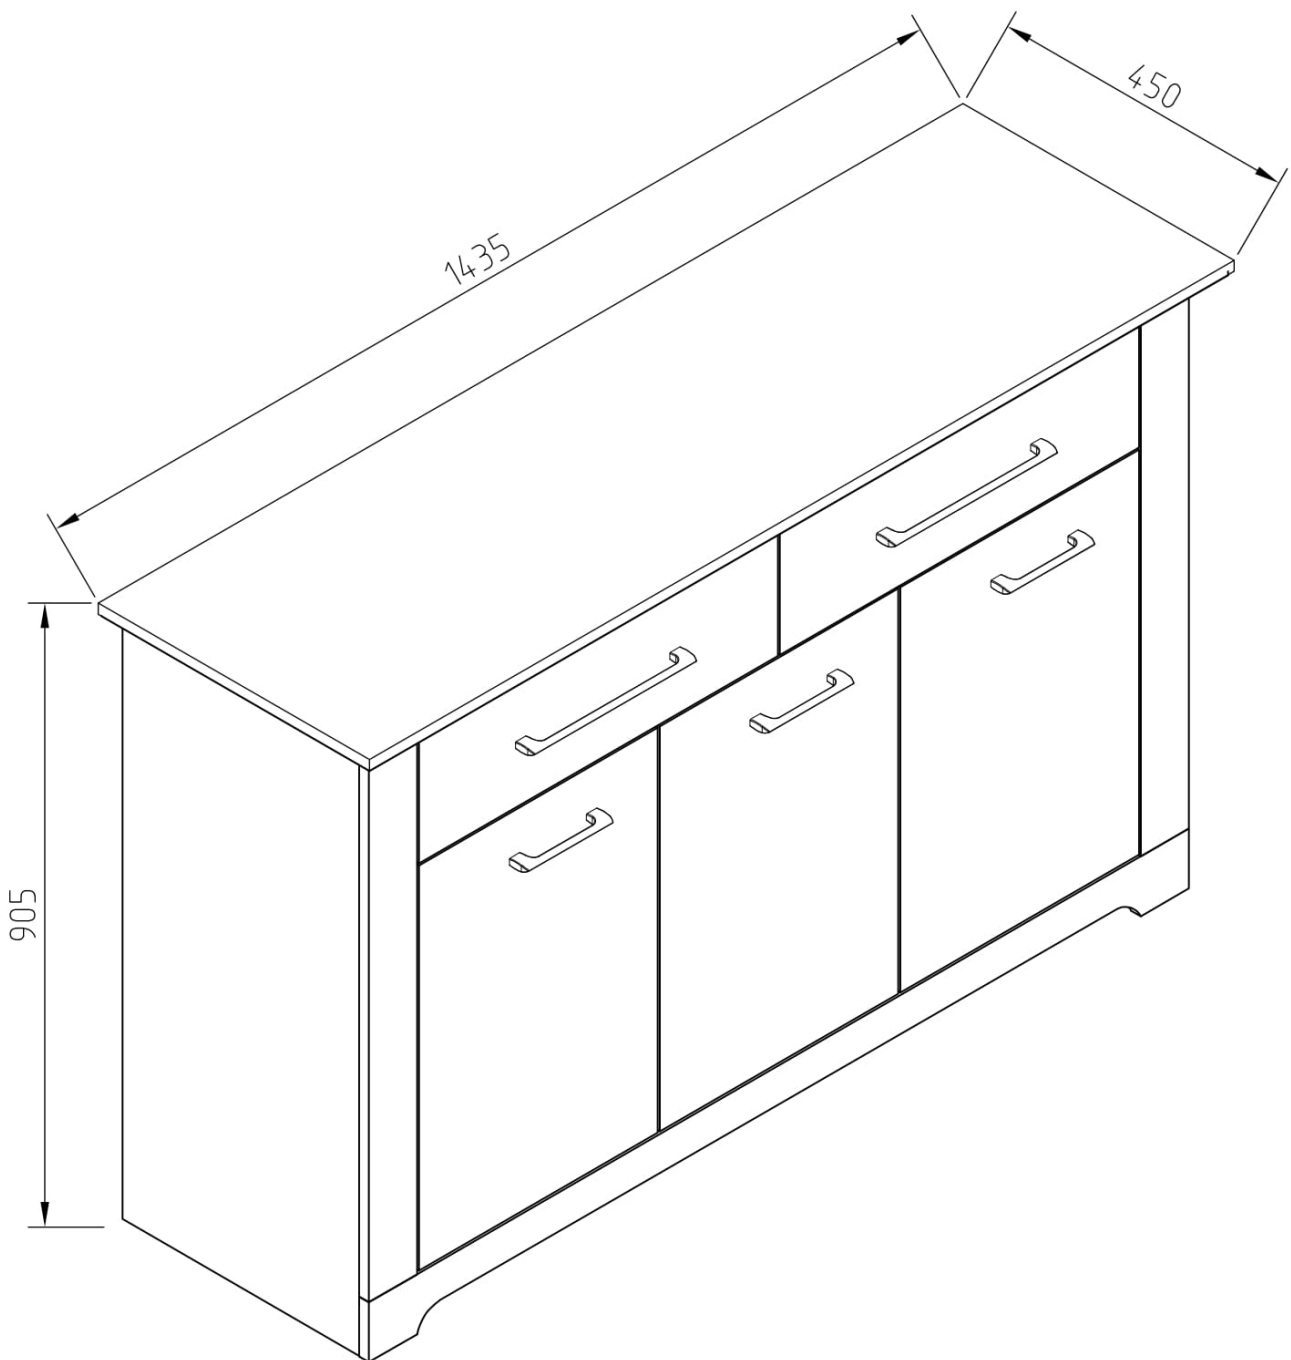

VALERIO

CHEST OF DRAWERS 3D 2Dr

VALERIO

CHEST OF DRAWERS 3D 2Dr

 A1 8*30mm x44	 B x20	 B1 6,3*50mm x20
 C1 5*30mm x18	 D x18	 D1 16mm x18
 E4 3*20mm x10	 E5 3,5*16 x68	 Ea4 4,2*65mm x1
 F3 6,3*13mm x12	 G6 M 4*22 x10	 H2 x18
 H5 8*50mm x1	 H12 20x20x33 x3	 I43 P-38 (128) x3
 I43 P-38 (256) x2	 J1 5*16mm x12	 K4 x6
 L2 x2	 L3 x4	 M2 L-350mm x3
 O1 x10	 R1 x1	 R3 1.4*25mm 0.020kg
 R4 N°4 x1	 S13 x6	 S14 K-06 x1